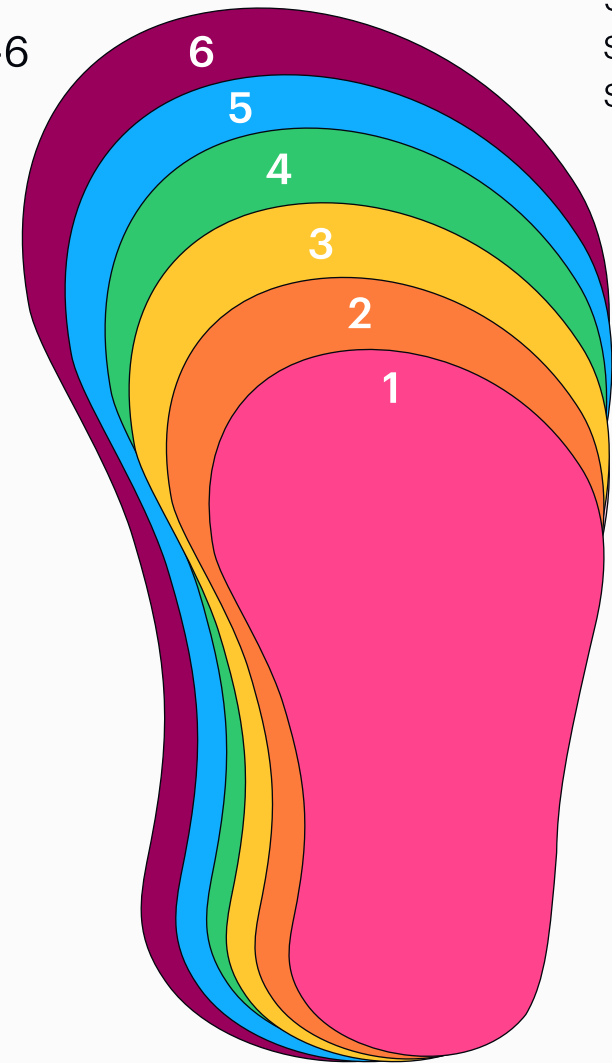

Baby Shoe Sizing Guide

Size: 5.5-6
Size: 4.5-5
Size: 3.5-4
Size: 3
Size: 2
Size: 1

Place heel of foot here
(approximate size in inches)