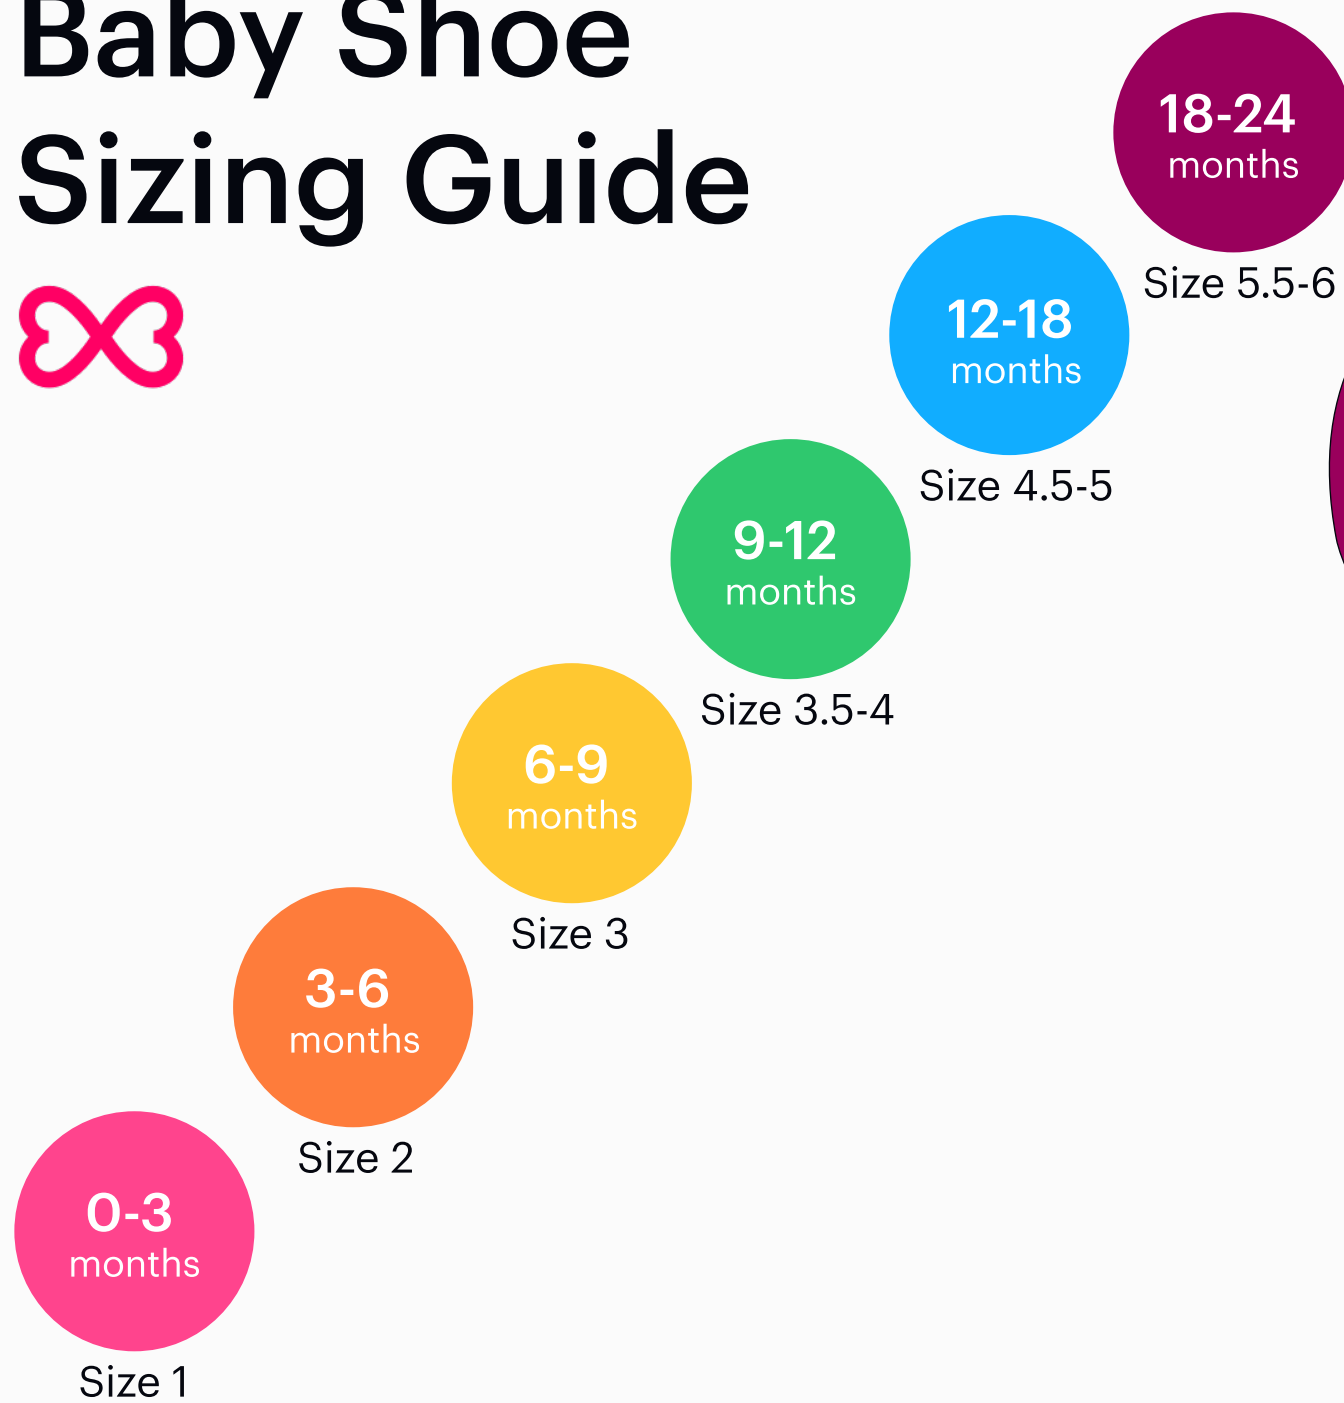

Baby Shoe Sizing Guide

Size: 5.5-6
Size: 4.5-5
Size: 3.5-4
Size: 3
Size: 2
Size: 1

Place heel of foot here
(approximate size in inches)